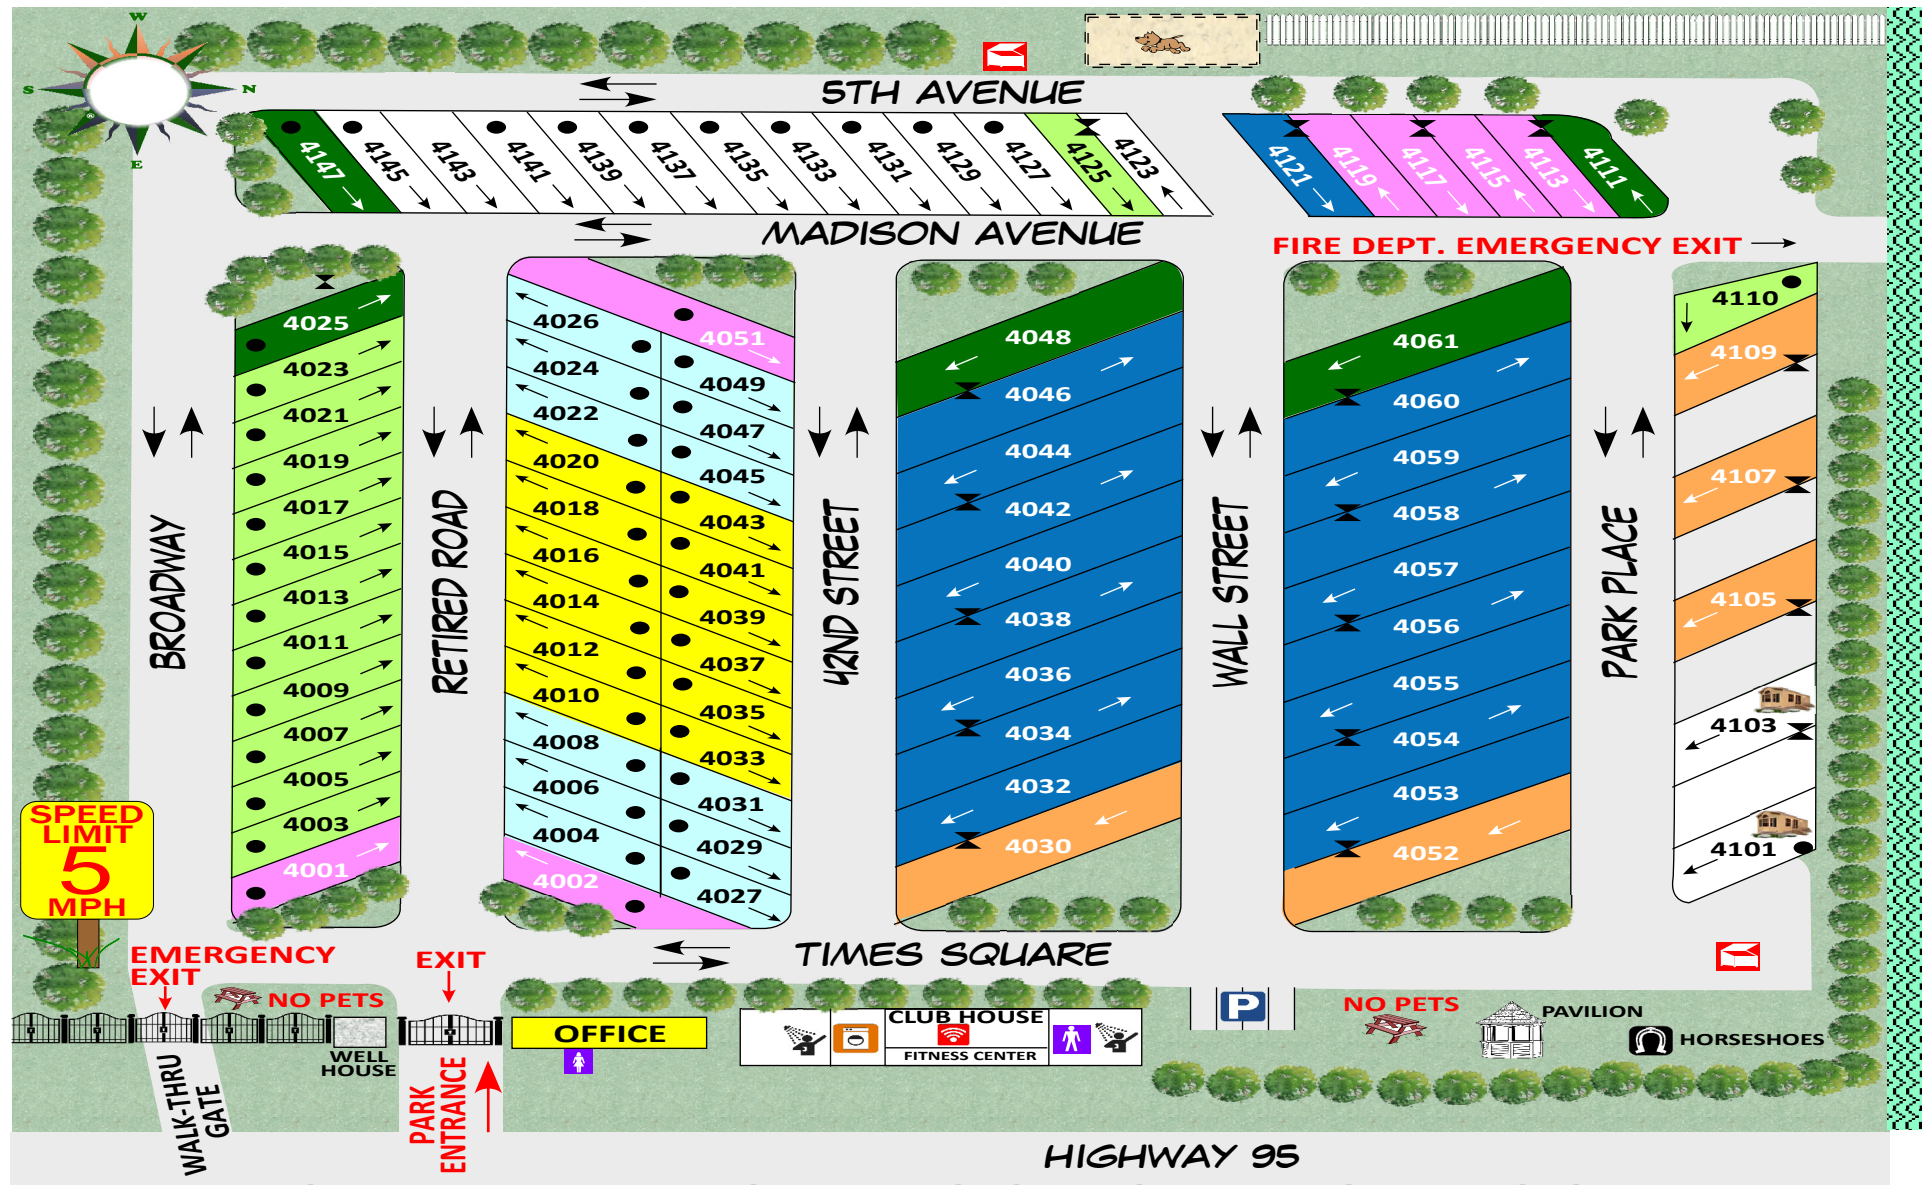

Legend

PICNIC AREA	CANAL	FENCED DOG AREA	DOUBLE HOOK UPS	Std. Back-In	Deluxe Corner/End/Canal
SHOWERS	HOOK UPS	WI-FI HOTSPOT	Std. Long Pull-Thru	Deluxe I Pull-Thru (extra long and wide 30X80)	Special Pull-Thru w/Boat
LAUNDROMAT	CABIN	PARKING <i>for Laundromat, Clubhouse & Bathroom</i>	Deluxe II (Pull-Thru with privacy and/or view)	Deluxe SP	
DUMPSTER	GATE				

SITE # _____

GATE CODE# _____

WIFI CODE#: _____ **HOTSPOT:** _____

MEN'S RESTROOM CODE# _____

WOMEN'S RESTROOM CODE# _____

We hope your stay at Happy Together RV Resort has been a pleasant one. Please come back soon.