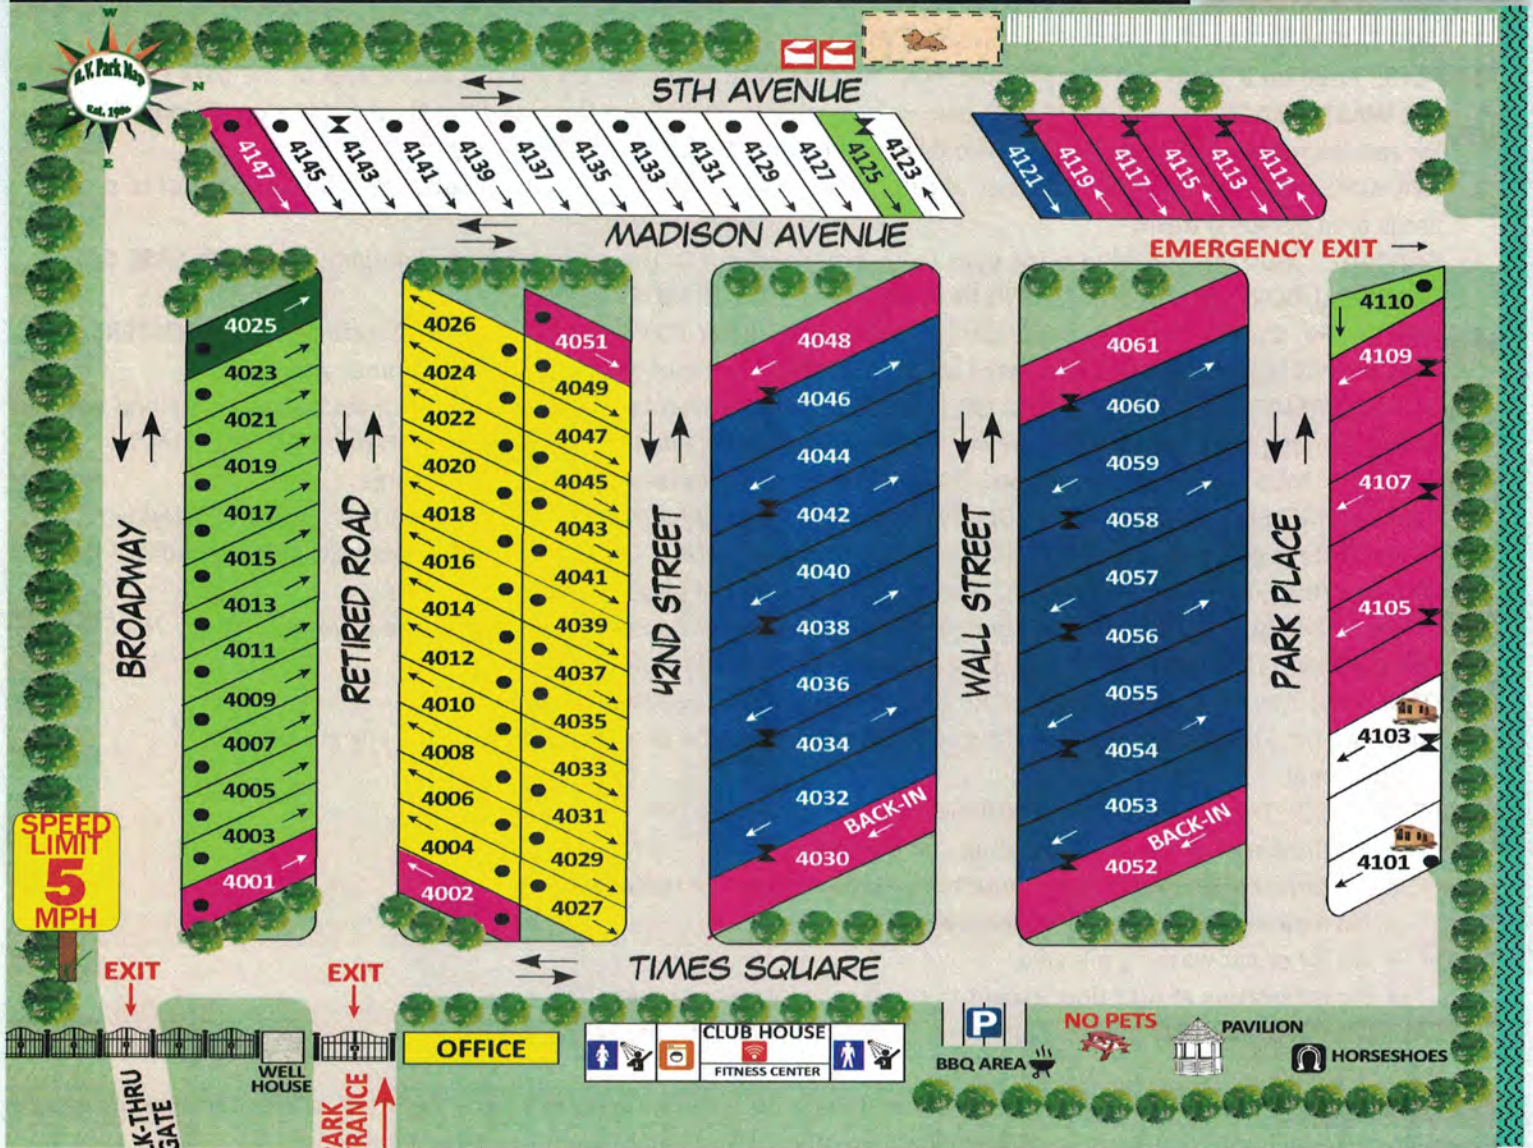

GPS Coordinates:
North: 34.908083°
West: 114.597917°

SITE # _____

GATE CODE# _____

WIFI CODE# _____

MEN'S RESTROOM CODE# _____

WOMEN'S RESTROOM CODE# _____

Legend	
PICNIC AREA	FENCED DOG AREA
CANAL	DOUBLE HOOK UPS
SHOWERS	HOOK UPS
LAUNDROMAT	WI-FI HOTSPOT
DUMPSTER	PARKING for Laundromat, Clubhouse & Bathroom
PARK MODEL	Std. Back-In
GATE	Std. Pull-Thru
	Std. Long Pull-Thru
	Deluxe I Pull-Thru (extra long and wide 30X80)
	Deluxe II (Pull-Thru & Back-In with privacy and/or view)
	Deluxe SP (Back-in with privacy & garden)

HIGHWAY 95